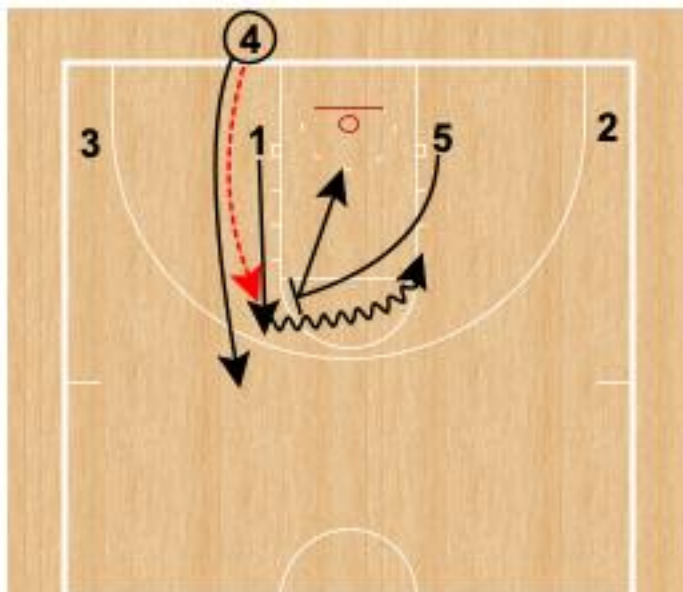

NEXT PLAY HOOPS

NEXT PLAY HOOPS

BLOB – 14 Flat – Utah 2 / Pride

Frame 1

Frame 2

14 Flat into Utah 2

- Both #1 & #5 flash to the high post.
- #3 hits #1 who immediately gets a ball screen from #5

14 Flat into Utah 2

- #5 sets the Utah 2 2nd screen for the inbounder #3 coming up for a 3 point shot

Frame 3

Frame 4

14 Flat into Pride

- Both #1 & #5 flash to the high post.
- #4 hits #1 who immediately gets a ball screen from #5
- #5 rolls and #4 replaces from behind

- #4 Looks for the High/Low then into Pride/Drag Continuity

BLOB - 14 Flat - Cyclone

Frame 1

Frame 2

14 Flat Setup vs a 2-3 Zone

- #2 runs between #5 & #3's back screens on the back side of the zone defense