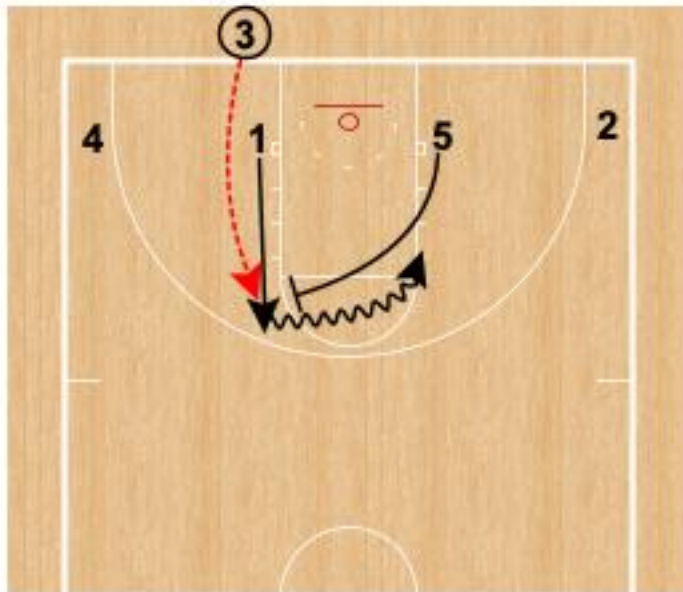

NEXT PLAY HOOPS

NEXT PLAY HOOPS

BLOB – 14 Flat – Utah 2 / Pride

Frame 1

Frame 2

14 Flat into Utah 2

- Both #1 & #5 flash to the high post.
- #3 hits #1 who immediately gets a ball screen from #5

14 Flat into Utah 2

- #5 sets the Utah 2 2nd screen for the inbounder #3 coming up for a 3 point shot

Frame 3

Frame 4

14 Flat into Pride

- Both #1 & #5 flash to the high post.
- #4 hits #1 who immediately gets a ball screen from #5
- #5 rolls and #4 replaces from behind

- #4 Looks for the High/Low then into Pride/Drag Continuity

BLOB - 14 Flat - Cyclone

Frame 1

Frame 2

14 Flat Setup vs a 2-3 Zone

- #2 runs between #5 & #3's back screens on the back side of the zone defense